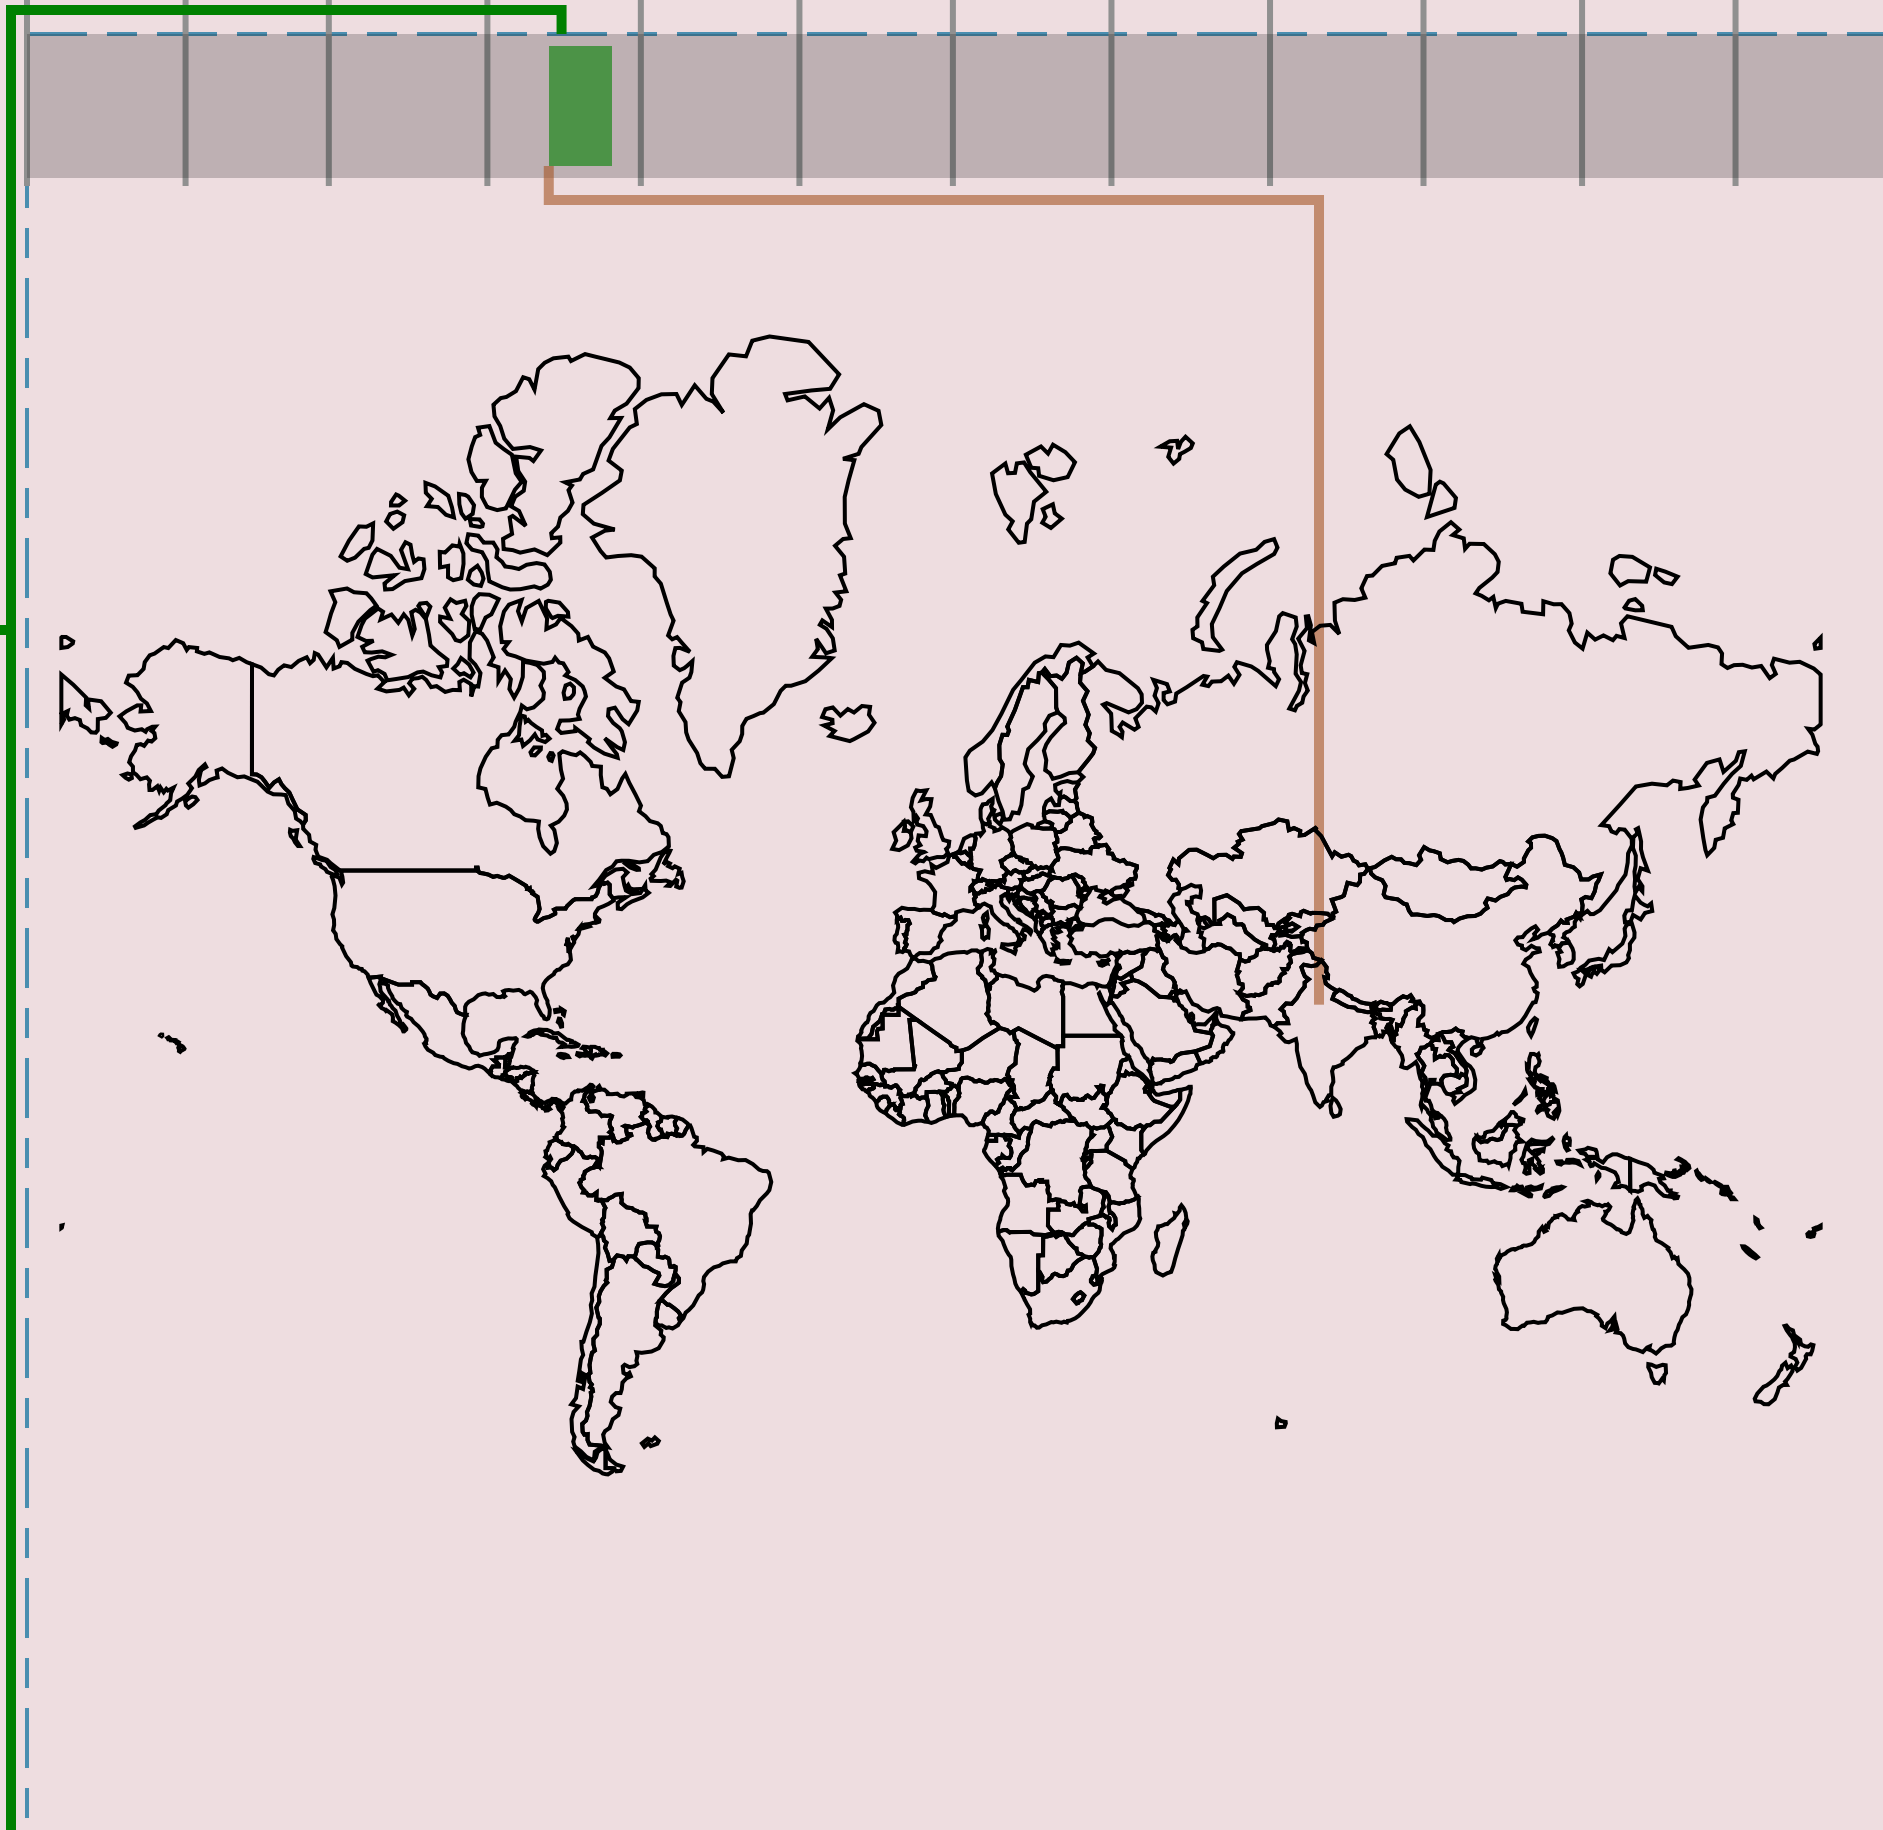

FIDE Women's Grand Prix Series - 5th Leg - Chess 2025

Click on website and map at bottom. For all events visit gbud.in/w7f

Months

J

F

M

A

M

J

J

A

S

O

N

D

Sports

FIDE Women's Grand Prix Series - 5th Leg

Chess

India

Sun, 13 Apr to Thu, 24 Apr

[https://womensgrandprix.fide.com/...](https://womensgrandprix.fide.com/)

Open Street Map

Google Map

Apr

Su	M	T	W	T	F	Sa
		1	2	3	4	5
6	7	8	9	10	11	12
13	14	15	16	17	18	19
20	21	22	23	24	25	26
27	28	29	30			

<https://gbud.in/w7f>